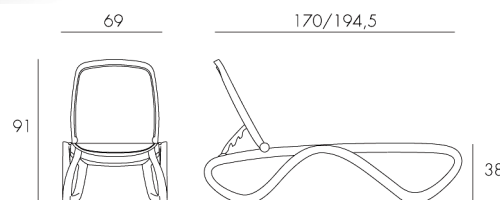

Omega

design Raffaello Galiotto

YOUR OUTDOOR LIVING

Ref. 417

tested by:

14,3 kg
n. pz. 18

BIANCO
Trama Beige
40417.00.078

BIANCO
Bianco
40417.00.108